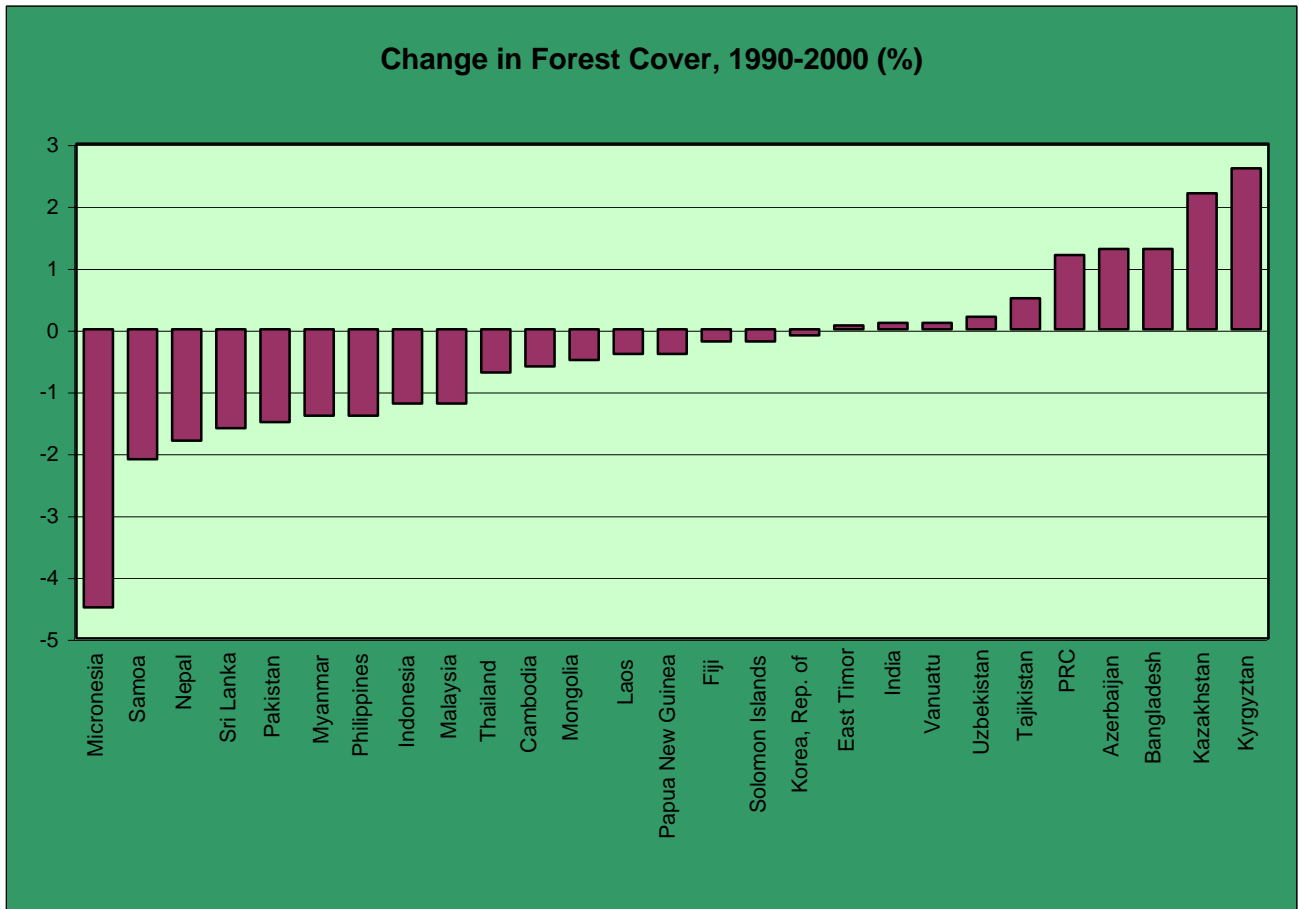

Source: FAO State of the World's Forests (<http://www.fao.org/forestry>)